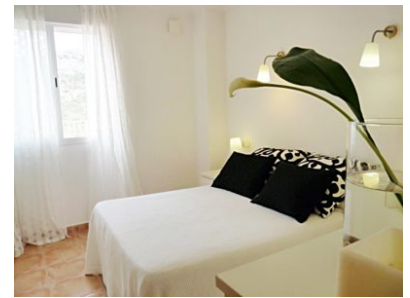

REF: 153JHF

Benitachell

Apartment

► **2 Bedrooms**

► **1 Bathrooms**

► **Build: 80m²**

► **Plot: 80m² Plot Size.**

► **Pool: Yes**

129,000 EUR

DESCRIPTION

This two bedroom apartment is in great condition and is beautifully located in the popular Pueblo Monte Cala, Cumbre Del Sol in charming Benitachell.

The well kept apartment features double glazing, air conditioning, electric radiators and consists of: two double bedrooms, a family bathroom, an open plan living/dining area with fully equipped American style kitchen and a private terrace with attractive open views.

The great location of this property, only a 10 minute drive to the beautiful beaches of Javea and Moraira, makes it ... (enquire for further details)