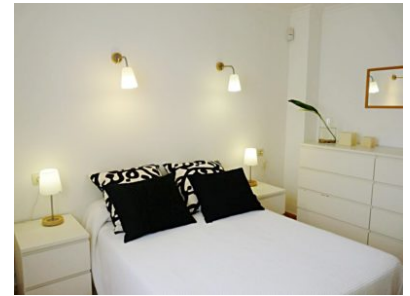

REF: 153JHF

Benitachell

Apartment

► **2 Bedrooms**

► **1 Bathrooms**

► **Build: 80m²**

► **Plot: 80m² Plot Size.**

► **Pool: Yes**

129,000 EUR

DESCRIPTION

This two bedroom apartment is in great condition and is beautifully located in the popular Pueblo Monte Cala, Cumbre Del Sol in charming Benitachell.

The well kept apartment features double glazing, air conditioning, electric radiators and consists of: two double bedrooms, a family bathroom, an open plan living/dining area with fully equipped American style kitchen and a private terrace with attractive open views.

The great location of this property, only a 10 minute drive to the beautiful beaches of Javea and Moraira, makes it ... (enquire for further details)