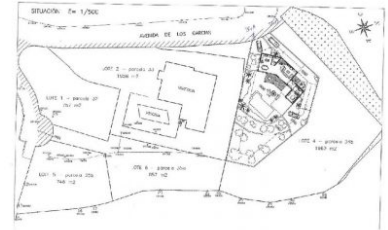

**REF: AVS 4224V**

**Benissa**

**Plot**

► **Plot: 1565m<sup>2</sup> Plot Size.**

**350,000 EUR**

### **DESCRIPTION**

Large plot of 1565 m2 in Pedramala with sea views for sale.